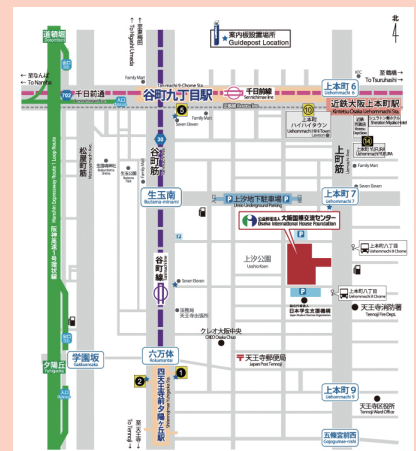

ACCESS MAP

Organized by The Japan Foundation Kyoto Office & Osaka International House Foundation

JAPAN FOUNDATION 国際交流基金

公益財団法人大阪国際交流センター
Osaka International House Foundation

協力：大阪国際交流センター運営事業者(株) コンベンションリンケージ