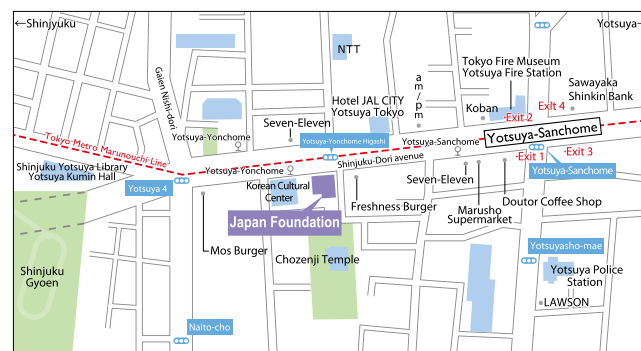

The nearest station is Yotsuya-sanchome on the Marunouchi Line of the Tokyo Metro. About a three-minute walk from Exit 1 or 2 of the station.

The Japan Foundation 2012/2013 Annual Report

Published in March 2014