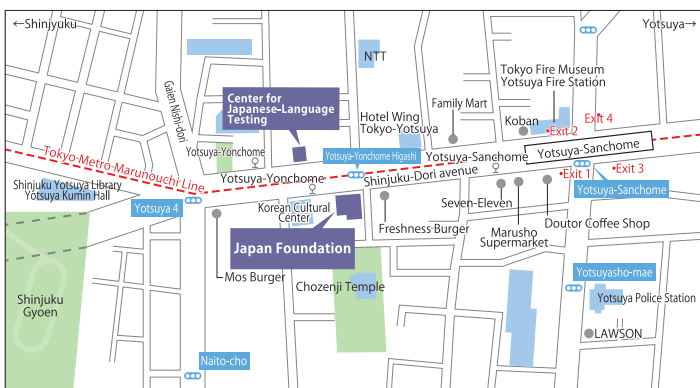

–Asia Center–

- Asia Center
→ <http://jfac.jp/>

JFIC Library

The JFIC Library has a highly specialized collection of materials related to international cultural exchange and Japanese culture. It includes about 37,000 books, 470 periodicals, and 730 audio-visual materials. Dedicated librarians can help researchers and the general public find the information and library materials they need.

3-min. walk from Yotsuya-sanchome Station (Exit 1 or 2) on the Tokyo Metro Marunouchi Line.

The Japan Foundation 2013/2014 Annual Report

Published in March 2015

Written, edited, and published by:

The Japan Foundation Communication Center