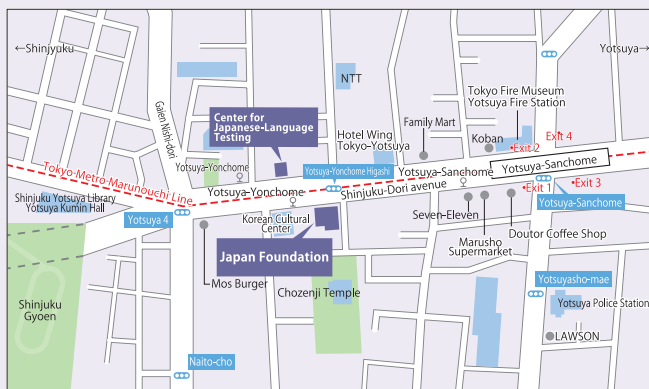

–The Japan Foundation Center for Global Partnership–

- The Japan Foundation Center for Global Partnership → <http://www.jpf.go.jp/cgp/e/index.html>
- Abe Fellowship for Researchers → <http://www.ssrc.org/fellowships/abe-fellowship/>
- Abe Fellowship for Journalists → <http://www.ssrc.org/fellowships/abe-fellowship-for-journalists/>
- JOI Program → <http://www.jpf.go.jp/cgp/e/fellow/joi/index.html>
- CGP Grant Program → <http://www.jpf.go.jp/cgp/e/grant/index.html>
- CULCON (US-Japan Conference on Cultural and Educational Interchange) → <http://culcon.jusfc.gov/>

–Asia Center–

- Asia Center → <http://jfac.jp/en/>

JFIC Library

The JFIC Library has a highly specialized collection of materials related to international cultural exchange and Japanese culture. It includes about 37,500 books, 500 periodicals, and 900 audio-visual materials. The librarians can help researchers and the general public find the information and library materials they need.
Open: Monday-Friday, 10:00-19:00
Closed: Saturdays, Sundays, national holidays, the last day of the month, year-end and New Year's period, inventory days
Contact: lib@jpf.go.jp

Map to The Japan Foundation Headquarters

3-min. walk from Yotsuya-sanchome Station (Exit 1 or 2) on the Tokyo Metro Marunouchi Line.

The Japan Foundation 2014-2015 Annual Report

Published in February 2016
Written, edited, and published by:
The Japan Foundation Communication Center
4-4-1 Yotsuya, Shinjuku-ku, Tokyo 160-0004, Japan
Tel: 81-3-5369-6075 Fax: 81-3-5369-6044
Editing, translation, and design:
Japa-x CO., LTD.; Five Corporation
Printed by: TOSHO Printing Co., Ltd.