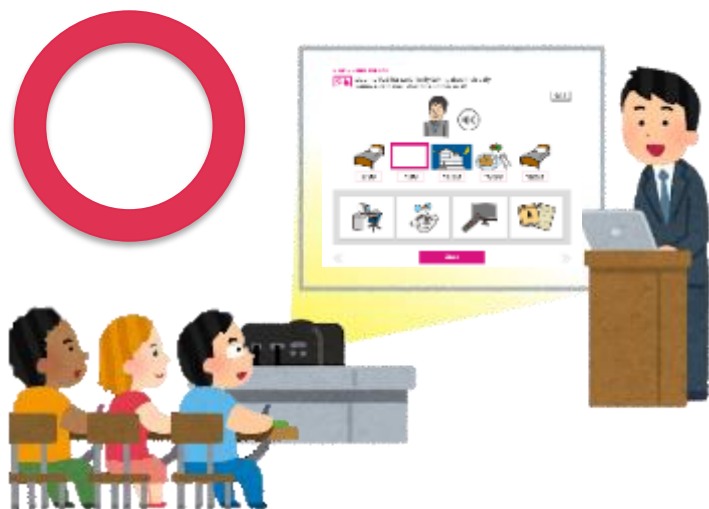

For using the Kansai Center's e-learning materials 【For Teachers】

Good examples

- In the classroom, show learners the course videos, problems and other contents on a monitor.
- For online classes, share the course site onscreen to show course videos and practice listening, among others.
- In the classroom, conduct classes using textbooks, such as the Irodori: Japanese for Life in Japan, then ask learners to use the study contents and practice contents in the course to prepare and review.

For using the Kansai Center's e-learning materials 【For Teachers】

Bad examples

- × Shoot videos of lectures or classes using the course, and then publicly post them on YouTube, Facebook or other sites.
- × Record and stream online classes conducted using the course.
- × Create teaching materials or resources by taking screenshots of problems, illustrations or other materials on the course.
- × Duplicate course problems or other materials to create problem workbooks.
- × Print out practice contents or quiz pages on the course to distribute to a class.