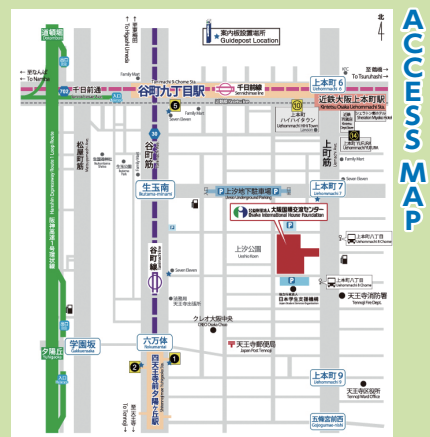

Organized by The Japan Foundation Kyoto Office & Osaka International House Foundation

Cooperated by International House, Osaka (Facility Operator: Convention Linkage, Inc.)