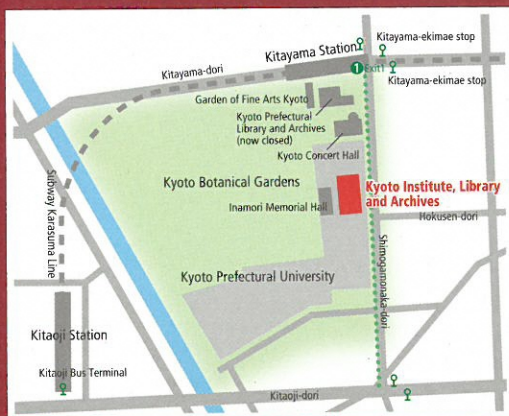

The Great Passage

© 2013 "The Great Passage" Film Partners

Japanese Film Screening with English Subtitles

1-29, Shimogamo Hangi-cho, Sakyo-ku, Kyoto City

● Access

From JR or Kintetsu Kyoto Station, and Hankyu Karasuma Station
Take the Kyoto City Subway Karasuma Line to Kitayama Station, take Exit 1, and walk south for about 4 minutes.

The Great Passage 2013 SHOCHIKU 35mm 133min.

Director: ISHII Yuya Original story: MIURA Shion

Cast: MATSUDA Ryuhei, MIYAZAKI Aoi, ODAGIRI Joe

[Story] Drama about the passion of an editor who struggles to create a dictionary, as depicted over a fifteen-year period.

Open

August 21 (Wed.), 2019. 14:00~
(Doors open 13:30)

Admission Free

Venue

Kyoto Institute, Library and Archives (KILA)
Main Hall

Reservations not required • 450 seats